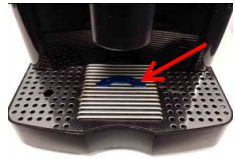

Optima Soft Option

MTT Milk Pump

desired temperature for each milk-based drink and get a perfect foam

Cup Positioning

position cups right under the delivery spout

Hopper Lock

hoppers closed with a lock

Direct Coffee Ground Discharge

discharge coffee grounds directly into a bin placed under the machine

Card Reader

contactless transponder to read smart cards

Cellular Modem

telemetry system to check machine data and revenues, as well as update machine parameters via remote control

Coin acceptor + box

coin box for self serve payments programmable for any currency, no change giver

SELF SERVE OPTION

Block for Decaffeinated Door

to block opening of the deca door to guarantee safety conditions in self service use

Block for Waste Drip Tray

to block opening of the drip tray to guarantee safety conditions in self service use

Hopper Locks

to close the hoppers with a lock

Cup Positioning

position cups right under the delivery spout