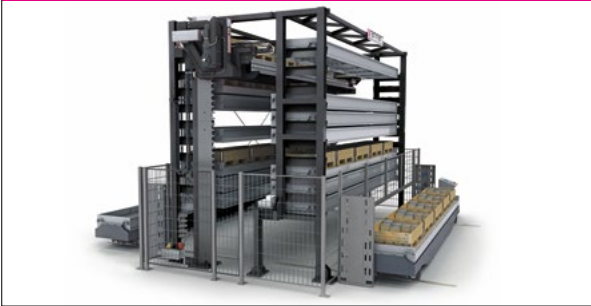

BASIC Tower long-bars

Optimal, compact storage solution for long-bars.

BASIC Tower long-bars

- Simple, compact storage solution for long-bars
- Up to **300 tonnes** storage capacity on **30 m²**
- Fast, safe and ergonomic material preparation in less than **60 seconds**
- Intuitive operation with dynamic warehouse management
- Modular conception and flexible expandability
- Increased productivity of connected processing machines
- Cassette heights and equipments freely configureable
- Use of shelves for the storage of pallets and small parts

Useable cassettes with inside: 850 mm		Useable cassettes lenght inside (mm)		
		6800	7800	8800
Useable cassettes height inside (mm)	135	10 kN	-	-
	195	20 kN	10 kN	-
	255	30 kN	20 kN	10 kN
	305	30 kN	30 kN	30 kN

Quick summary – how you benefit from our BASIC Tower long-bars

Structure

- Compact
- Modular
- Expandable

Patented lift drive

- Low maintenance
- Reliable process
- Fast

SMART Control 4.0

- Ergonomic
- Intuitive
- Dynamic