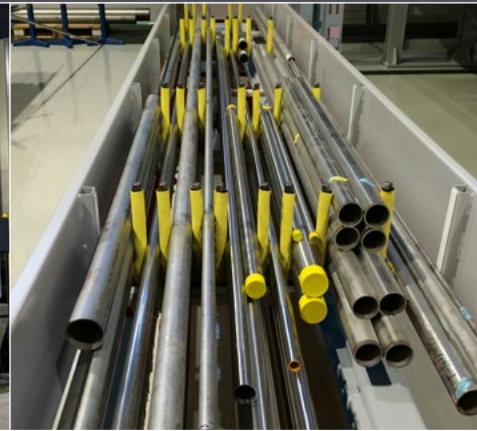

BASIC Tower long-bars

Optimal, compact storage solution for long-bars.

BASIC Tower long-bars

- Simple, compact storage solution for long-bars
- Up to **300 tonnes** storage capacity on **30 m²**
- Fast, safe and ergonomic material preparation in less than **60 seconds**
- Intuitive operation with dynamic warehouse management
- Modular conception and flexible expandability
- Increased productivity of connected processing machines
- Cassette heights and equipments freely configureable
- Use of shelves for the storage of pallets and small parts

Useable cassettes with inside: 850 mm		Useable cassettes lenght inside (mm)		
		6800	7800	8800
Useable cassettes height inside (mm)	135	10 kN	-	-
	195	20 kN	10 kN	-
	255	30 kN	20 kN	10 kN
	305	30 kN	30 kN	30 kN